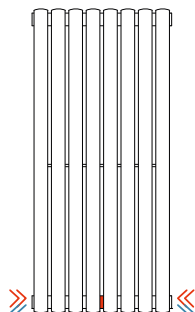

DECORATIVE RADIATORS

HYDRAULIC CONNECTIONS

Hydraulic connection to radiators: SAX VERTICAL, SAX 2 VERTICAL, PIANO VERTICAL, PIANO 2 VERTICAL, ARPA 12 VERTICAL, ARPA 12_2 VERTICAL, ARPA 18 VERTICAL, ARPA 18_2 VERTICAL, ARPA 23 VERTICAL, ARPA 23_2 VERTICAL, ELLIPSIS_V VERTICAL, ELLIPSIS_V 2 VERTICAL

Cod. 01

Standard connection

Cod. 80

Connection on the lower manifold with diaphragm

Cod. 82

Connection with couplings low welded at the ends with diaphragm

Cod. 83

Connection with couplings high welded at the ends with diaphragm

Cod. 84

Connection with welded couplings low, 50 mm pitch, with diaphragm

Cod. 85

Connection with welded couplings high, 50 mm pitch, with diaphragm

Cod. 87

Connection with welded couplings, 50 mm pitch, on the right side

Cod. 88

Connection with welded couplings, 50 mm pitch, on the left side

Cod. 92

Connection of right single-pipe valve only for modul and/or double-pipe systems (only compatible with 11 mm dn probe)

Cod. 93