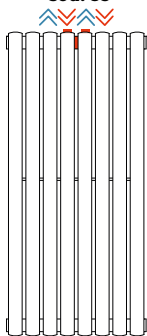

DECORATIVE RADIATORS

HYDRAULIC CONNECTIONS

Hydraulic connection to radiators: SAX VERTICAL, SAX 2 VERTICAL, PIANO VERTICAL, PIANO 2 VERTICAL, ARPA 12 VERTICAL, ARPA 12_2 VERTICAL, ARPA 18 VERTICAL, ARPA 18_2 VERTICAL, ARPA 23 VERTICAL, ARPA 23_2 VERTICAL, ELLIPSIS_V VERTICAL, ELLIPSIS_V 2 VERTICAL

Cod. 01

Standard connection

Cod. 80

Connection on the lower manifold with diaphragm

Cod. 82

Connection with couplings low welded at the ends with diaphragm

Cod. 83

Connection with couplings high welded at the ends with diaphragm

Cod. 84

Connection with welded couplings low, 50 mm pitch, with diaphragm

Cod. 85

Connection with welded couplings high, 50 mm pitch, with diaphragm

Cod. 87

Connection with welded couplings, 50 mm pitch, on the right side

Hydraulic connection to radiators: SAX HORIZONTAL, SAX 2 HORIZONTAL, PIANO HORIZONTAL, PIANO 2 HORIZONTAL, ARPA 12 HORIZONTAL, ARPA 12_2 HORIZONTAL, ARPA 18 HORIZONTAL, ARPA 18_2 HORIZONTAL, ARPA 23 HORIZONTAL, ARPA 23_2 HORIZONTAL, ELLIPSIS_H HORIZONTAL, ELLIPSIS_H 2 HORIZONTAL