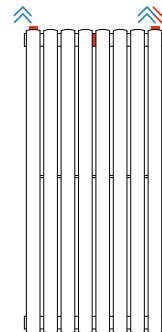

DECORATIVE RADIATORS

HYDRAULIC CONNECTIONS

Hydraulic connection to radiators: SAX VERTICAL, SAX 2 VERTICAL, PIANO VERTICAL, PIANO 2 VERTICAL, ARPA 12 VERTICAL, ARPA 12_2 VERTICAL, ARPA 18 VERTICAL, ARPA 18_2 VERTICAL, ARPA 23 VERTICAL, ARPA 23_2 VERTICAL, ELLIPSIS_V VERTICAL, ELLIPSIS_V 2 VERTICAL

Cod. 01

Standard connection

Cod. 80

Connection on the lower manifold with diaphragm

Cod. 82

Connection with couplings low welded at the ends with diaphragm

Cod. 83

Connection with couplings high welded at the ends with diaphragm

Cod. 84

Connection with welded couplings low, 50 mm pitch, with diaphragm

Cod. 85

Connection with welded couplings high, 50 mm pitch, with diaphragm

Cod. 87

Connection with welded couplings, 50 mm pitch, on the right side

Cod. 88

Connection with welded couplings, 50 mm pitch, on the left side

Cod. 92

Connection of right single-pipe valve only for modul and/or double-pipe systems (only compatible with 11 mm dn probe)

Cod. 93