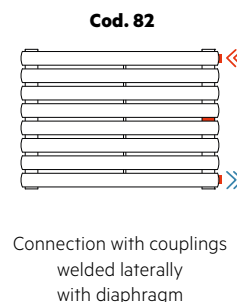

Connection of left single-pipe valve only for modul and/or double pipe systems (only compatible with 11 mm dn probe)

Cod. 99

Personalized connection

It is not possible to arrange ARPA 12 Vertical and ARPA 12_2 Vertical with connection cod. 92 and cod. 93. For all products in the ARPA Vertical range, all connections are available with at least 6 elements.

Hydraulic connection to radiators: SAX HORIZONTAL, SAX 2 HORIZONTAL, PIANO HORIZONTAL, PIANO 2 HORIZONTAL, ARPA 12 HORIZONTAL, ARPA 12_2 HORIZONTAL, ARPA 18 HORIZONTAL, ARPA 18_2 HORIZONTAL, ARPA 23 HORIZONTAL, ARPA 23_2 HORIZONTAL, ELLIPSIS_H HORIZONTAL, ELLIPSIS_H 2 HORIZONTAL