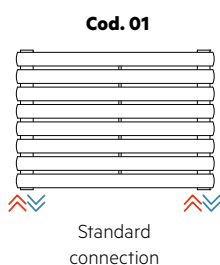

Hydraulic connection to radiators: SAX HORIZONTAL, SAX 2 HORIZONTAL, PIANO HORIZONTAL, PIANO 2 HORIZONTAL, ARPA 12 HORIZONTAL, ARPA 12_2 HORIZONTAL, ARPA 18 HORIZONTAL, ARPA 18_2 HORIZONTAL, ARPA 23 HORIZONTAL, ARPA 23_2 HORIZONTAL, ELLIPSIS_H HORIZONTAL, ELLIPSIS_H 2 HORIZONTAL

It is not possible to arrange ARPA 12 Horizontal and ARPA 12_2 Horizontal with connection cod. 92 and cod. 93. For all products in the ARPA Horizontal range, all connections are available with at least 6 elements.