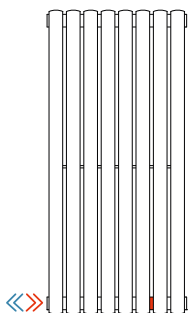

Cod. 84

Connection with welded couplings low, 50 mm pitch, with diaphragm

Cod. 85

Connection with welded couplings high, 50 mm pitch, with diaphragm

Cod. 87

Connection with welded couplings, 50 mm pitch, on the right side

Cod. 88

Connection with welded couplings, 50 mm pitch, on the left side

Cod. 92

Connection of right single-pipe valve only for modul and/or double-pipe systems (only compatible with 11 mm dn probe)

Cod. 93

Connection of left single-pipe valve only for modul and/or double pipe systems (only compatible with 11 mm dn probe)

Cod. 99

Personalized connection

It is not possible to arrange ARPA 12 Vertical and ARPA 12_2 Vertical with connection cod. 92 and cod. 93. For all products in the ARPA Vertical range, all connections are available with at least 6 elements.

Hydraulic connection to radiators: SAX HORIZONTAL, SAX 2 HORIZONTAL, PIANO HORIZONTAL, PIANO 2 HORIZONTAL, ARPA 12 HORIZONTAL, ARPA 12_2 HORIZONTAL, ARPA 18 HORIZONTAL, ARPA 18_2 HORIZONTAL, ARPA 23 HORIZONTAL, ARPA 23_2 HORIZONTAL, ELLIPSIS_H HORIZONTAL, ELLIPSIS_H 2 HORIZONTAL