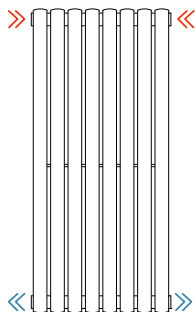

DECORATIVE RADIATORS

HYDRAULIC CONNECTIONS

Hydraulic connection to radiators: SAX VERTICAL, SAX 2 VERTICAL, PIANO VERTICAL, PIANO 2 VERTICAL, ARPA 12 VERTICAL, ARPA 12_2 VERTICAL, ARPA 18 VERTICAL, ARPA 18_2 VERTICAL, ARPA 23 VERTICAL, ARPA 23_2 VERTICAL, ELLIPSIS_V VERTICAL, ELLIPSIS_V 2 VERTICAL

Cod. 01

Standard connection

Cod. 80

Connection on the lower manifold with diaphragm

Cod. 82

Connection with couplings low welded at the ends with diaphragm

Cod. 83

Connection with couplings high welded at the ends with diaphragm

Cod. 84

Connection with welded couplings low, 50 mm pitch, with diaphragm

Cod. 85

Connection with welded couplings high, 50 mm pitch, with diaphragm

Cod. 87

Connection with welded couplings, 50 mm pitch, on the right side

Cod. 88

Connection with welded couplings, 50 mm pitch, on the left side

Cod. 92

Connection of right single-pipe valve only for modul and/or double-pipe systems (only compatible with 11 mm dn probe)

Cod. 93