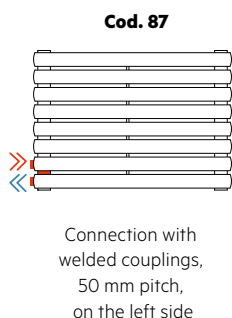

Hydraulic connection to radiators: SAX HORIZONTAL, SAX 2 HORIZONTAL, PIANO HORIZONTAL, PIANO 2 HORIZONTAL, ARPA 12 HORIZONTAL, ARPA 12_2 HORIZONTAL, ARPA 18 HORIZONTAL, ARPA 18_2 HORIZONTAL, ARPA 23 HORIZONTAL, ARPA 23_2 HORIZONTAL, ELLIPSIS_H HORIZONTAL, ELLIPSIS_H 2 HORIZONTAL

It is not possible to arrange ARPA 12 Horizontal and ARPA 12_2 Horizontal with connection cod. 92 and cod. 93. For all products in the ARPA Horizontal range, all connections are available with at least 6 elements.