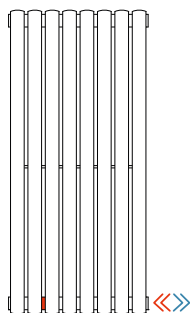

DECORATIVE RADIATORS

HYDRAULIC CONNECTIONS

Hydraulic connection to radiators: SAX VERTICAL, SAX 2 VERTICAL, PIANO VERTICAL, PIANO 2 VERTICAL, ARPA 12 VERTICAL, ARPA 12_2 VERTICAL, ARPA 18 VERTICAL, ARPA 18_2 VERTICAL, ARPA 23 VERTICAL, ARPA 23_2 VERTICAL, ELLIPSIS_V VERTICAL, ELLIPSIS_V 2 VERTICAL

Cod. 01

Standard connection

Cod. 80

Connection on the lower manifold with diaphragm

Cod. 82

Connection with couplings low welded at the ends with diaphragm

Cod. 83

Connection with couplings high welded at the ends with diaphragm

Cod. 84

Connection with welded couplings low, 50 mm pitch, with diaphragm

Cod. 85

Connection with welded couplings high, 50 mm pitch, with diaphragm

Cod. 87

Connection with welded couplings, 50 mm pitch, on the right side

Cod. 88

Connection with welded couplings, 50 mm pitch, on the left side

Cod. 92

Connection of right single-pipe valve only for modul and/or double-pipe systems (only compatible with 11 mm dn probe)

Cod. 93