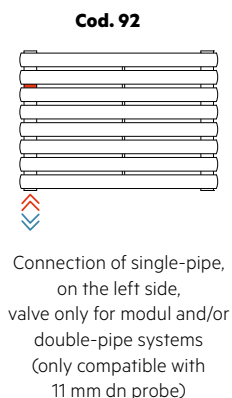

Connection of left single-pipe valve only for modul and/or double pipe systems (only compatible with 11 mm dn probe)

Cod. 99

Personalized connection

It is not possible to arrange ARPA 12 Vertical and ARPA 12_2 Vertical with connection cod. 92 and cod. 93. For all products in the ARPA Vertical range, all connections are available with at least 6 elements.

Hydraulic connection to radiators: SAX HORIZONTAL, SAX 2 HORIZONTAL, PIANO HORIZONTAL, PIANO 2 HORIZONTAL, ARPA 12 HORIZONTAL, ARPA 12_2 HORIZONTAL, ARPA 18 HORIZONTAL, ARPA 18_2 HORIZONTAL, ARPA 23 HORIZONTAL, ARPA 23_2 HORIZONTAL, ELLIPSIS_H HORIZONTAL, ELLIPSIS_H 2 HORIZONTAL