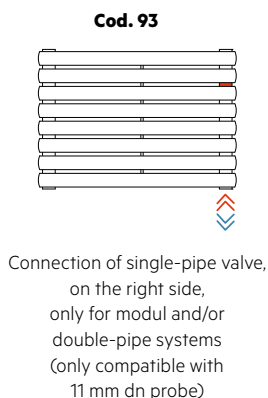

Cod. 84

Connection with welded couplings low, 50 mm pitch, with diaphragm

Cod. 85

Connection with welded couplings high, 50 mm pitch, with diaphragm

Cod. 87

Connection with welded couplings, 50 mm pitch, on the right side

Cod. 88

Connection with welded couplings, 50 mm pitch, on the left side

Cod. 92

Connection of right single-pipe valve only for modul and/or double-pipe systems (only compatible with 11 mm dn probe)

Cod. 93

Connection of left single-pipe valve only for modul and/or double pipe systems (only compatible with 11 mm dn probe)

Cod. 99

Personalized connection

It is not possible to arrange ARPA 12 Vertical and ARPA 12_2 Vertical with connection cod. 92 and cod. 93. For all products in the ARPA Vertical range, all connections are available with at least 6 elements.

Hydraulic connection to radiators: SAX HORIZONTAL, SAX 2 HORIZONTAL, PIANO HORIZONTAL, PIANO 2 HORIZONTAL, ARPA 12 HORIZONTAL, ARPA 12_2 HORIZONTAL, ARPA 18 HORIZONTAL, ARPA 18_2 HORIZONTAL, ARPA 23 HORIZONTAL, ARPA 23_2 HORIZONTAL, ELLIPSIS_H HORIZONTAL, ELLIPSIS_H 2 HORIZONTAL