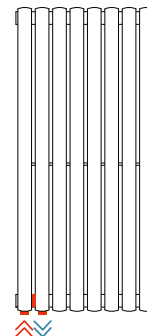

Cod. 01

Standard connection

Cod. 80

Connection on the lower manifold with diaphragm

Cod. 82

Connection with couplings low welded at the ends with diaphragm

Cod. 83

Connection with couplings high welded at the ends with diaphragm

Cod. 84

Connection with welded couplings low, 50 mm pitch, with diaphragm

Cod. 85

Connection with welded couplings high, 50 mm pitch, with diaphragm

Cod. 87

Connection with welded couplings, 50 mm pitch, on the right side

Cod. 88

Connection with welded couplings, 50 mm pitch, on the left side

Cod. 92

Connection of right single-pipe valve only for modul and/or double-pipe systems (only compatible with 11 mm dn probe)

Cod. 93

Hydraulic connection to radiators: SAX HORIZONTAL, SAX 2 HORIZONTAL, PIANO HORIZONTAL, PIANO 2 HORIZONTAL, ARPA 12 HORIZONTAL, ARPA 12_2 HORIZONTAL, ARPA 18 HORIZONTAL, ARPA 18_2 HORIZONTAL, ARPA 23 HORIZONTAL, ARPA 23_2 HORIZONTAL, ELLIPSIS_H HORIZONTAL, ELLIPSIS_H 2 HORIZONTAL