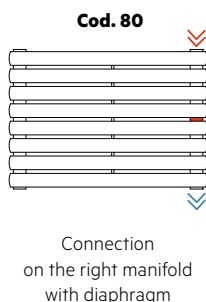

Connection of left single-pipe valve only for modul and/or double pipe systems (only compatible with 11 mm dn probe)

Cod. 99

Personalized connection

It is not possible to arrange ARPA 12 Vertical and ARPA 12_2 Vertical with connection cod. 92 and cod. 93. For all products in the ARPA Vertical range, all connections are available with at least 6 elements.

Hydraulic connection to radiators: SAX HORIZONTAL, SAX 2 HORIZONTAL, PIANO HORIZONTAL, PIANO 2 HORIZONTAL, ARPA 12 HORIZONTAL, ARPA 12_2 HORIZONTAL, ARPA 18 HORIZONTAL, ARPA 18_2 HORIZONTAL, ARPA 23 HORIZONTAL, ARPA 23_2 HORIZONTAL, ELLIPSIS_H HORIZONTAL, ELLIPSIS_H 2 HORIZONTAL