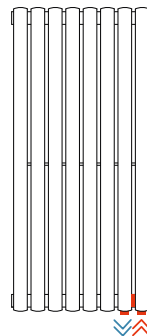

Cod. 01

Standard connection

Cod. 80

Connection on the lower manifold with diaphragm

Cod. 82

Connection with couplings low welded at the ends with diaphragm

Cod. 83

Connection with couplings high welded at the ends with diaphragm

Cod. 84

Connection with welded couplings low, 50 mm pitch, with diaphragm

Cod. 85

Connection with welded couplings high, 50 mm pitch, with diaphragm

Cod. 87

Connection with welded couplings, 50 mm pitch, on the right side

Cod. 88

Connection with welded couplings, 50 mm pitch, on the left side

Cod. 92

Connection of right single-pipe valve only for modul and/or double-pipe systems (only compatible with 11 mm dn probe)

Cod. 93

Hydraulic connection to radiators: SAX HORIZONTAL, SAX 2 HORIZONTAL, PIANO HORIZONTAL, PIANO 2 HORIZONTAL, ARPA 12 HORIZONTAL, ARPA 12_2 HORIZONTAL, ARPA 18 HORIZONTAL, ARPA 18_2 HORIZONTAL, ARPA 23 HORIZONTAL, ARPA 23_2 HORIZONTAL, ELLIPSIS_H HORIZONTAL, ELLIPSIS_H 2 HORIZONTAL