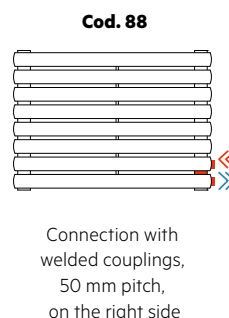

Hydraulic connection to radiators: SAX HORIZONTAL, SAX 2 HORIZONTAL, PIANO HORIZONTAL, PIANO 2 HORIZONTAL, ARPA 12 HORIZONTAL, ARPA 12_2 HORIZONTAL, ARPA 18 HORIZONTAL, ARPA 18_2 HORIZONTAL, ARPA 23 HORIZONTAL, ARPA 23_2 HORIZONTAL, ELLIPSIS_H HORIZONTAL, ELLIPSIS_H 2 HORIZONTAL

It is not possible to arrange ARPA 12 Horizontal and ARPA 12_2 Horizontal with connection cod. 92 and cod. 93. For all products in the ARPA Horizontal range, all connections are available with at least 6 elements.