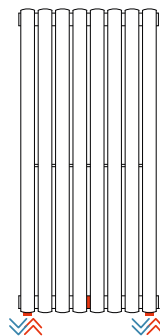

DECORATIVE RADIATORS

HYDRAULIC CONNECTIONS

Hydraulic connection to radiators: SAX VERTICAL, SAX 2 VERTICAL, PIANO VERTICAL, PIANO 2 VERTICAL, ARPA 12 VERTICAL, ARPA 12_2 VERTICAL, ARPA 18 VERTICAL, ARPA 18_2 VERTICAL, ARPA 23 VERTICAL, ARPA 23_2 VERTICAL, ELLIPSIS_V VERTICAL, ELLIPSIS_V 2 VERTICAL

Cod. 01

Standard connection

Cod. 80

Connection on the lower manifold with diaphragm

Cod. 82

Connection with couplings low welded at the ends with diaphragm

Cod. 83

Connection with couplings high welded at the ends with diaphragm

Cod. 84

Connection with welded couplings low, 50 mm pitch, with diaphragm

Cod. 85

Connection with welded couplings high, 50 mm pitch, with diaphragm

Cod. 87

Connection with welded couplings, 50 mm pitch, on the right side

Cod. 88

Connection with welded couplings, 50 mm pitch, on the left side

Cod. 92

Connection of right single-pipe valve only for modul and/or double-pipe systems (only compatible with 11 mm dn probe)

Cod. 93