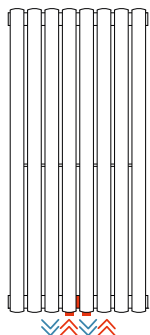

DECORATIVE RADIATORS

HYDRAULIC CONNECTIONS

Hydraulic connection to radiators: SAX VERTICAL, SAX 2 VERTICAL, PIANO VERTICAL, PIANO 2 VERTICAL, ARPA 12 VERTICAL, ARPA 12_2 VERTICAL, ARPA 18 VERTICAL, ARPA 18_2 VERTICAL, ARPA 23 VERTICAL, ARPA 23_2 VERTICAL, ELLIPSIS_V VERTICAL, ELLIPSIS_V 2 VERTICAL

Cod. 01

Standard connection

Cod. 80

Connection on the lower manifold with diaphragm

Cod. 82

Connection with couplings low welded at the ends with diaphragm

Cod. 83

Connection with couplings high welded at the ends with diaphragm

Cod. 84

Connection with welded couplings low, 50 mm pitch, with diaphragm

Cod. 85

Connection with welded couplings high, 50 mm pitch, with diaphragm

Cod. 87

Connection with welded couplings, 50 mm pitch, on the right side

Cod. 88

Connection with welded couplings, 50 mm pitch, on the left side

Cod. 92

Connection of right single-pipe valve only for modul and/or double-pipe systems (only compatible with 11 mm dn probe)

Cod. 93